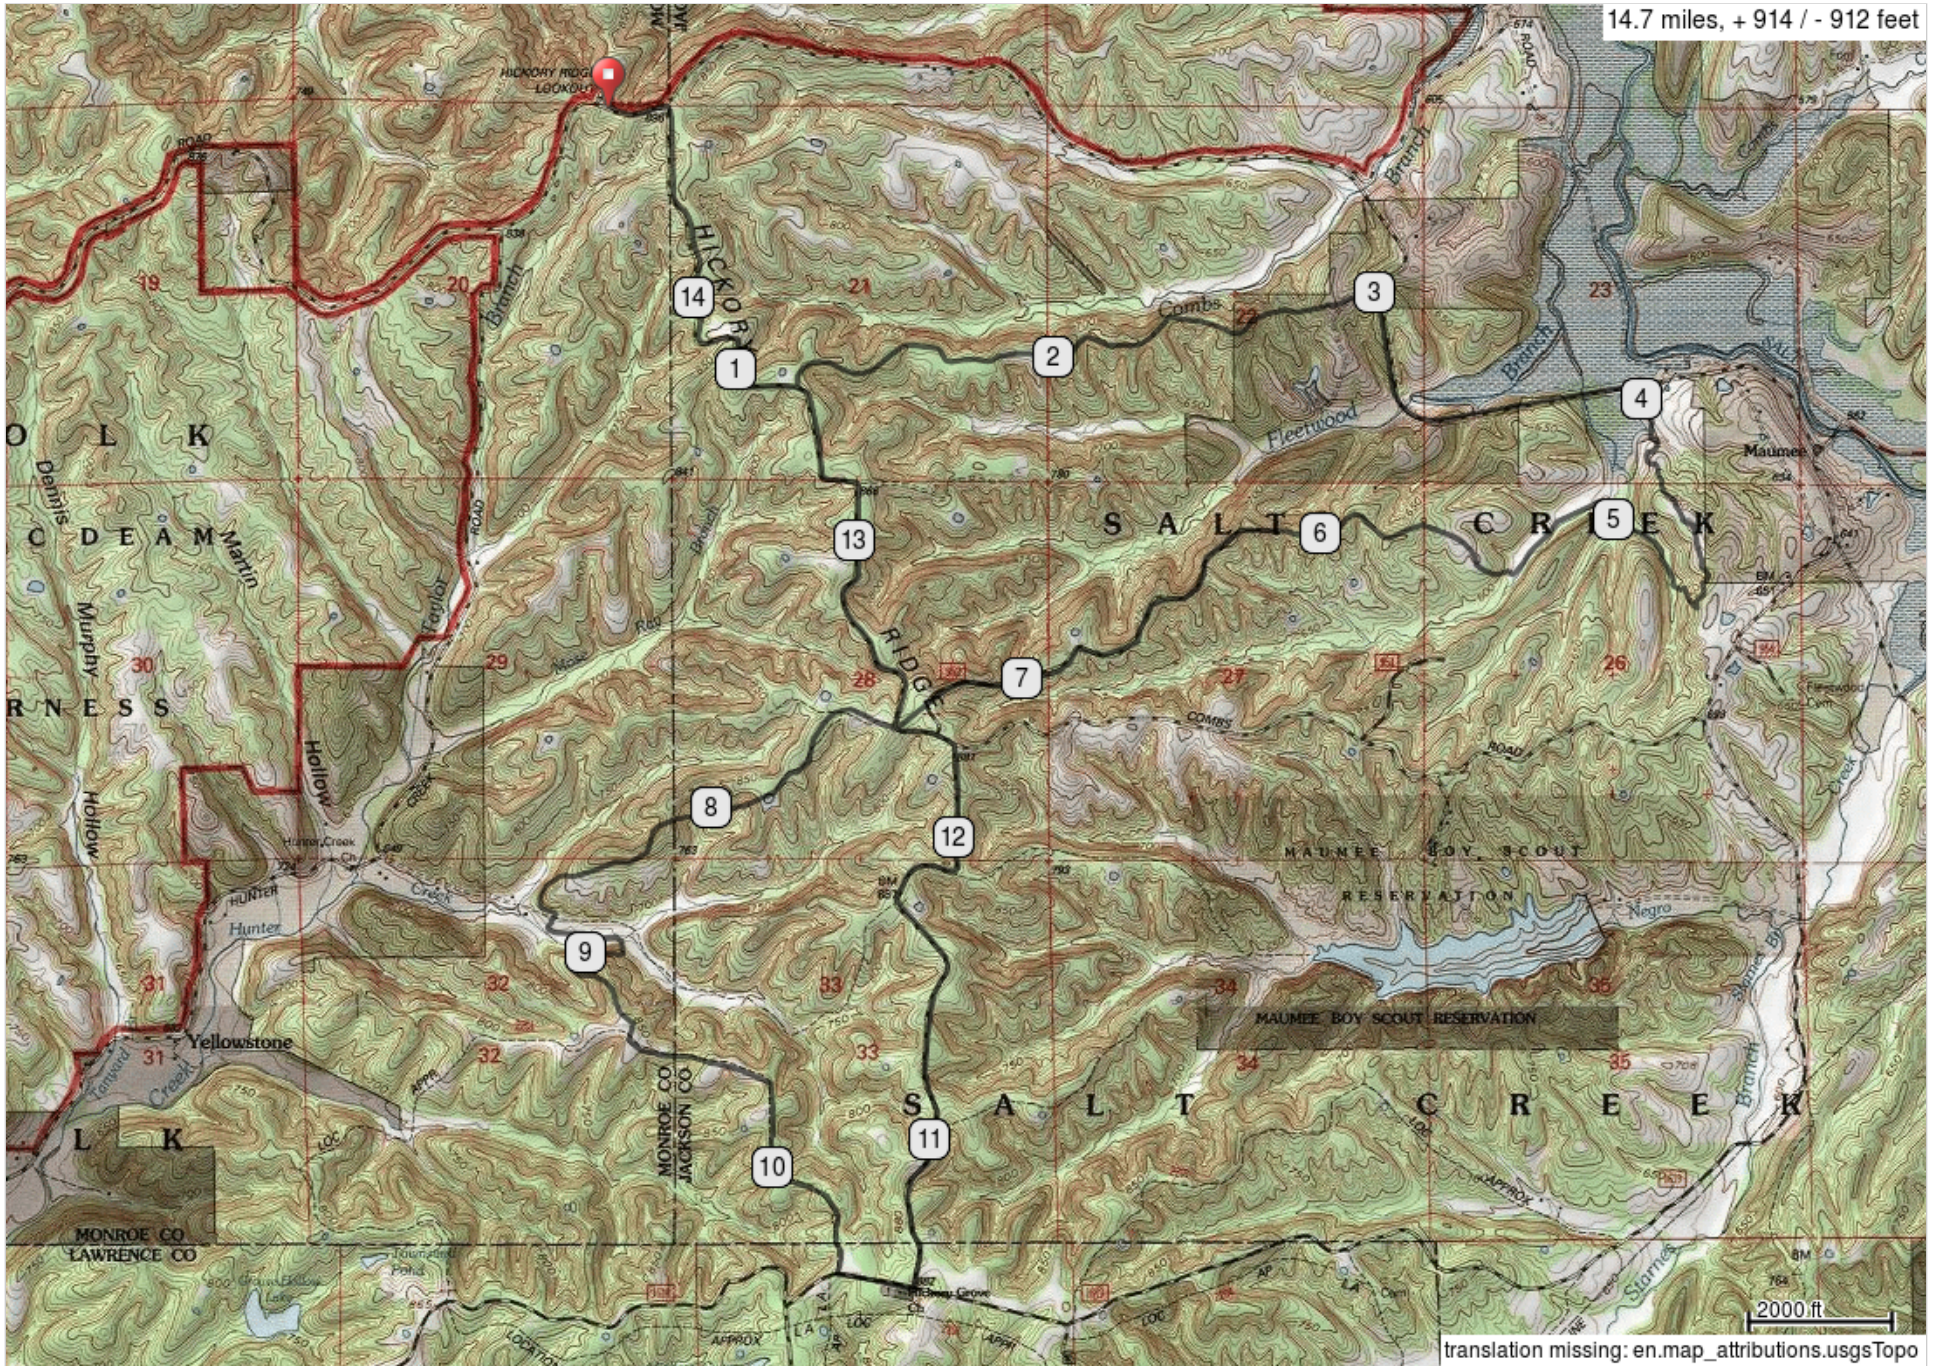

# HNF Trail Potpourri 15

14.7 miles, + 914 / - 912 feet

translation missing: en.map\_attributions.usgsTopo

HNF Trail Potpourri 15

Dist	Type	Note	Next
0.0	▀	Start of route	0.2
0.2	→	R onto County Rd 1500 W	1.0
1.2	←	Sharp L onto Hickory Ridge Trail 19	1.8
3.0	→	Sharp R	1.0
4.0	→	R onto Hickory Ridge Trail 20	0.7
4.7	→	Sharp R onto Hickory Ridge Trail 18	2.7
7.4	→	R to stay on Hickory Ridge Trail 18	2.0
9.4	←	L to stay on Hickory Ridge Trail 18	1.0
10.4	←	L onto Hickory Grove Rd	0.2
10.6	←	L onto Jackson Rd	1.2
11.8	↑	Continue onto W County Rd 890 N	0.1
11.9	←	W County Rd 890 N turns L and becomes County Rd 1440 W	0.3
12.3	←	L onto W County Rd 925 N	0.5

12.3 miles. +833/-831 feet

Dist	Type	Note	Next
12.7	↑	Continue onto County Rd 1460 W	0.4
13.2	←	County Rd 1460 W turns L and becomes W County Rd 1000 N	1.1
14.3	↑	Continue onto County Rd 1500 W	0.3
14.5	←	L onto Tower Ridge Rd	0.2
14.7	▀	End of route	0.0

2.4 miles. +106/-81 feet